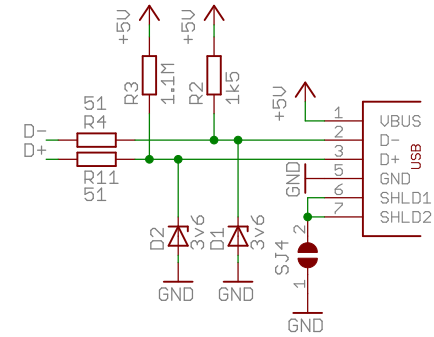

user interface

config

usb

controller

ISP

TITLE: kahuna

Document Number:

REV: