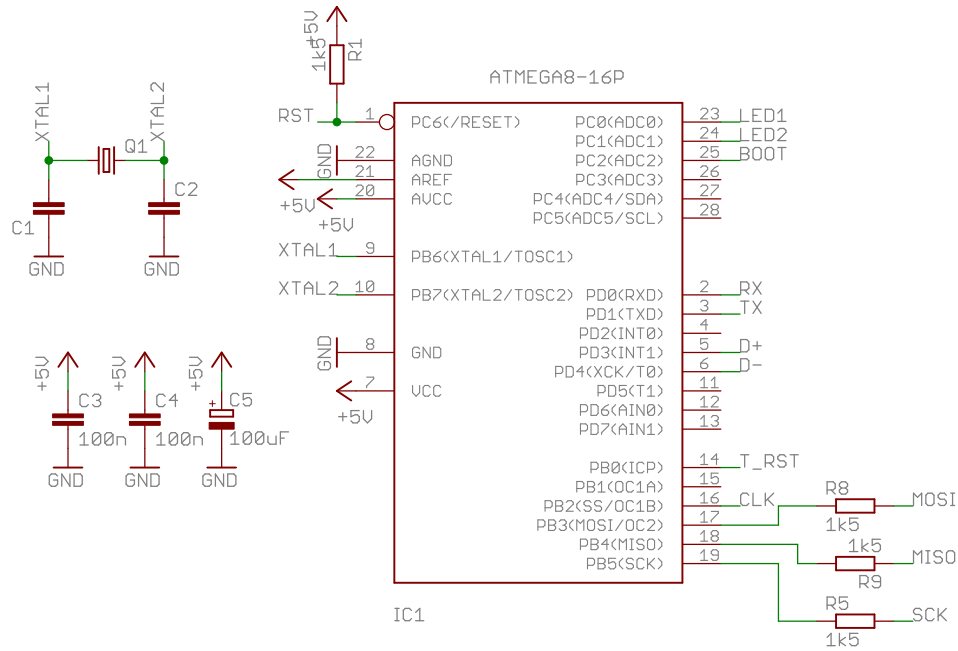

user interface

config

usb

controller

ISP

TITLE: kahuna

Document Number:

REV: