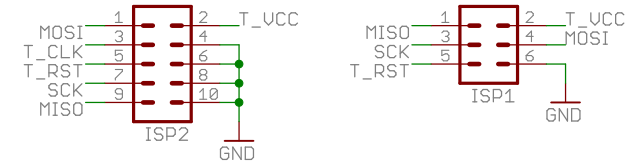

user interface

config

usb

controller

ISP

TITLE: kahuna

Document Number:

REV: